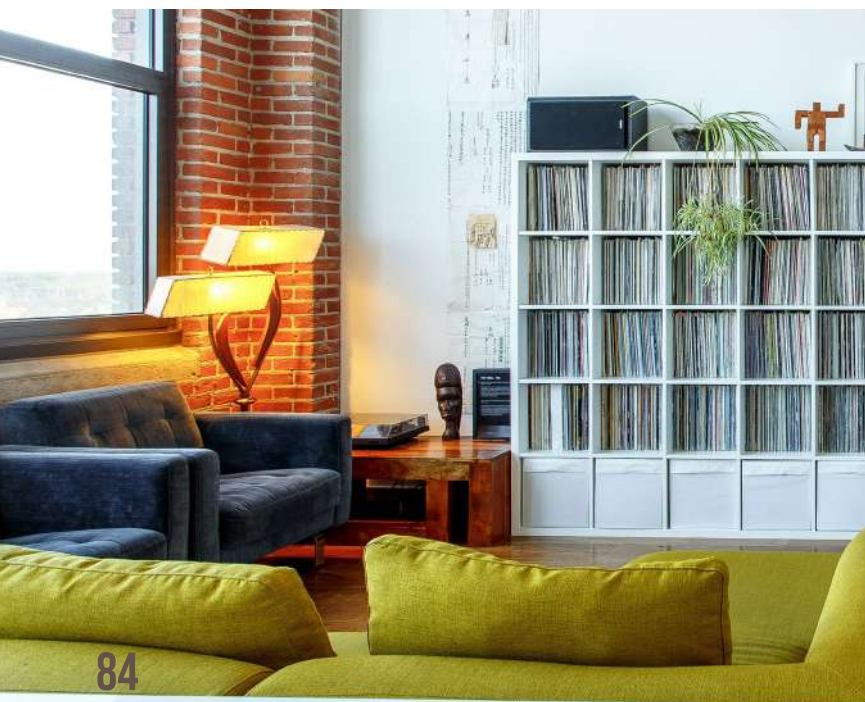

All our Library areas can be fully customized according to your space requirements, allowing you to create beautiful, bespoke pieces to fit your interior perfectly.