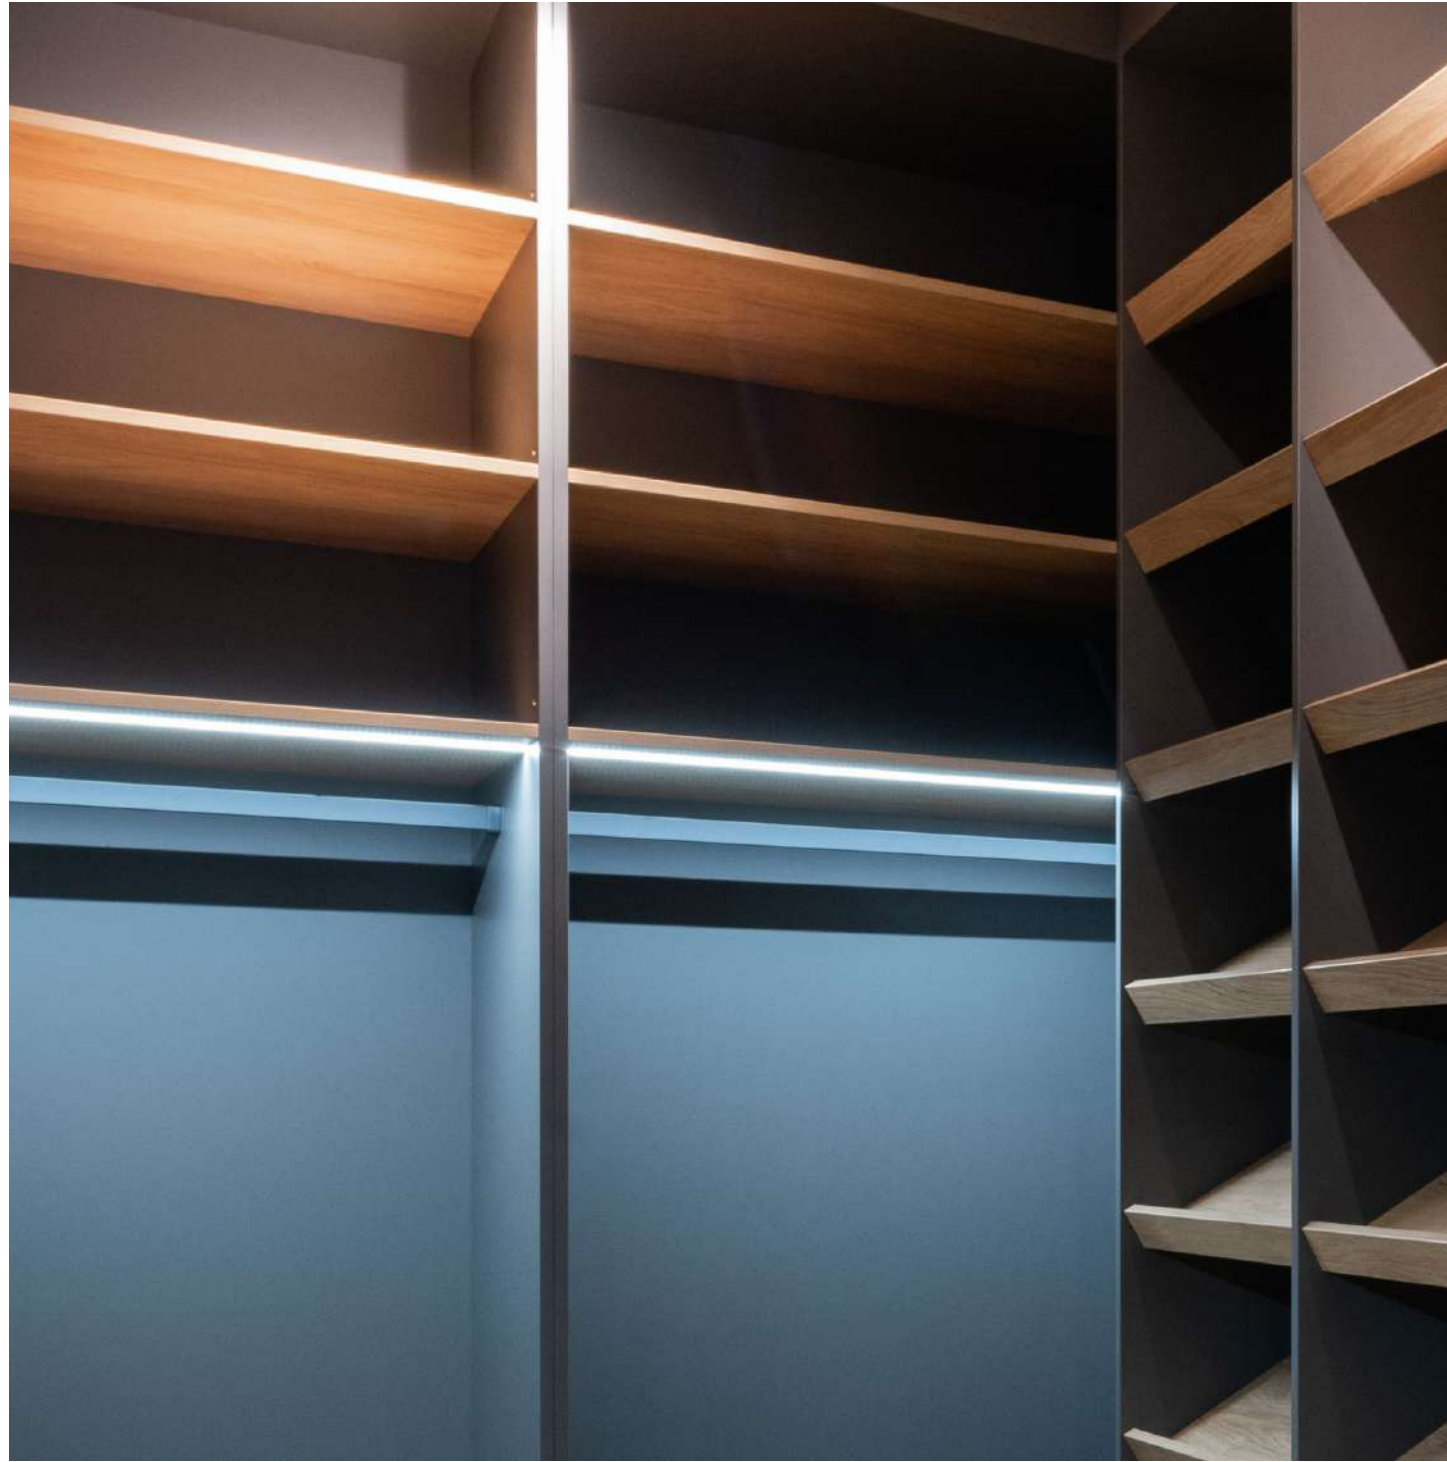

WALK-IN WARDROBE

All our wardrobes can be fully customized according to your space requirements, allowing you to create beautiful, bespoke pieces to fit your interior perfectly.

VANITY / DRESSING AREA

Dressing Table
 Width: 1600 mm
 Depth: 500 mm
 Height: 750 mm